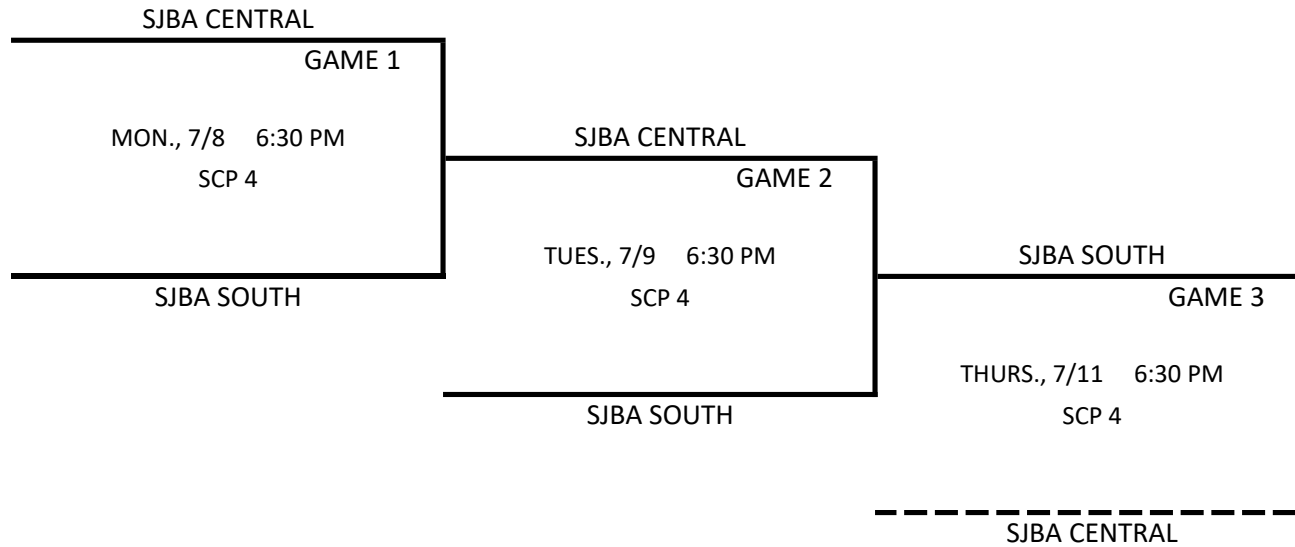

DISTRICT 5 BASEBALL TOURNAMENTS
2024

DISTRICT 5 CHAMPIONSHIP 2024

8U BASEBALL DIVISION

Coin toss will be used to determine the home team for ALL games.

ADMISSION:	ADULTS	\$6.00
	AGES 7-12	\$4.00
	6 & UNDER	FREE

2024

10U BASEBALL DIVISION

Coin toss will be used to determine the home team for ALL games.

ADMISSION:

ADULTS
AGES 7-12
6 & UNDER

\$6.00
\$4.00
FREE

ALL GAMES WILL BE PLAYED AT SMITHFIELD COMMUNITY PARK

600 M. DURWOOD STEPHENSON PKWY, SMITHFIELD, NC 27577

DISTRICT 5 CHAMPIONSHIP

2024

12U BASEBALL DIVISION

Coin toss will be used to determine the home team for ALL games.

ADMISSION:	ADULTS	\$6.00
	AGES 7-12	\$4.00
	6 & UNDER	FREE

ALL GAMES WILL BE PLAYED AT SMITHFIELD COMMUNITY PARK

600 M. DURWOOD STEPHENSON PKWY, SMITHFIELD, NC 27577

DISTRICT 5 CHAMPIONSHIP

2024

15U BASEBALL DIVISION

Coin toss will be used to determine the home team for ALL games.

ADMISSION:	ADULTS	\$6.00
	AGES 7-12	\$4.00
	6 & UNDER	FREE