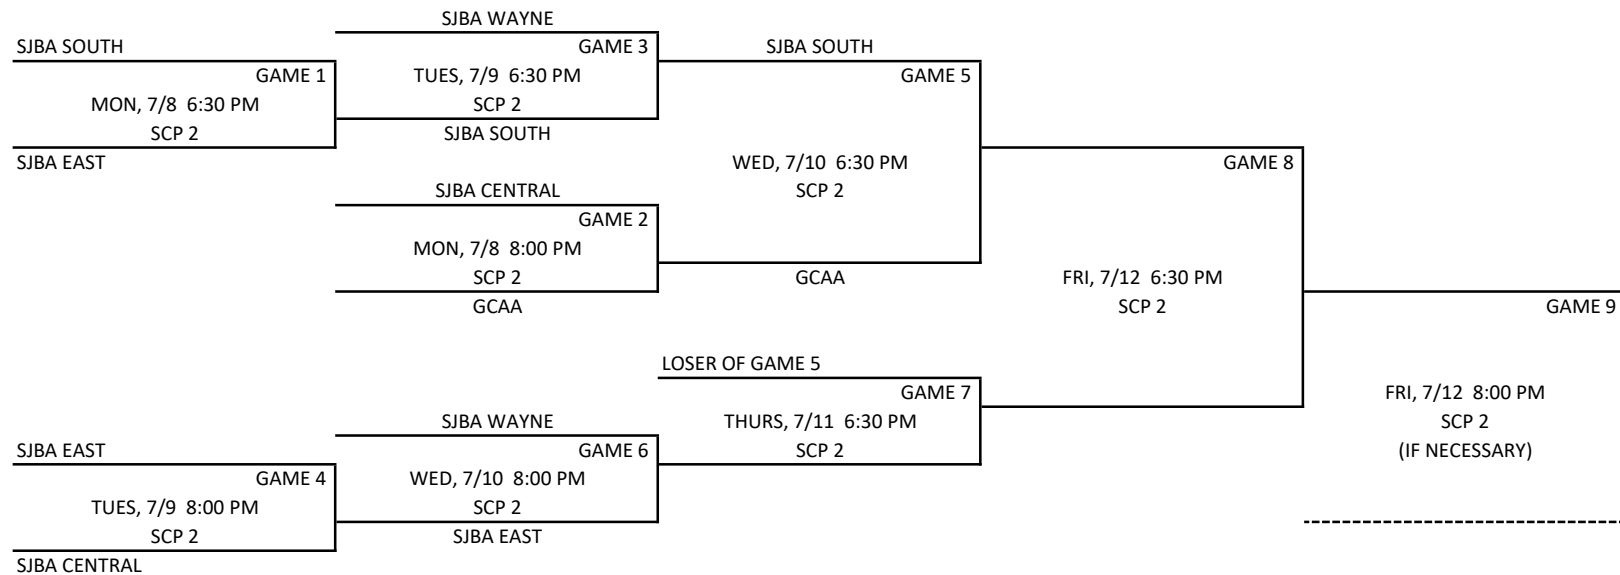

DISTRICT 5 BASEBALL TOURNAMENTS
2024

DISTRICT 5 CHAMPIONSHIP 2024

8U BASEBALL DIVISION

Coin toss will be used to determine the home team for ALL games.

ADMISSION:	ADULTS	\$6.00
	AGES 7-12	\$4.00
	6 & UNDER	FREE

GAMES WILL BE PLAYED AT:
SMITHFIELD COMMUNITY PARK (SCP 1)
 600 M. DURWOOD STEPHENSON PKWY, SMITHFIELD, NC 27577

SMITHFIELD CIVITAN FIELD (CIVITAN)
 1220 S. BRIGHTLEAF BLVD, SMITHFIELD, NC 27577

DISTRICT 5 CHAMPIONSHIP

2024

10U BASEBALL DIVISION

Coin toss will be used to determine the home team for ALL games.

ADMISSION:

ADULTS
AGES 7-12
6 & UNDER

\$6.00
\$4.00
FREE

ALL GAMES WILL BE PLAYED AT SMITHFIELD COMMUNITY PARK

600 M. DURWOOD STEPHENSON PKWY, SMITHFIELD, NC 27577

DISTRICT 5 CHAMPIONSHIP

2024

12U BASEBALL DIVISION

Coin toss will be used to determine the home team for ALL games.

ADMISSION:	ADULTS	\$6.00
	AGES 7-12	\$4.00
	6 & UNDER	FREE

ALL GAMES WILL BE PLAYED AT SMITHFIELD COMMUNITY PARK