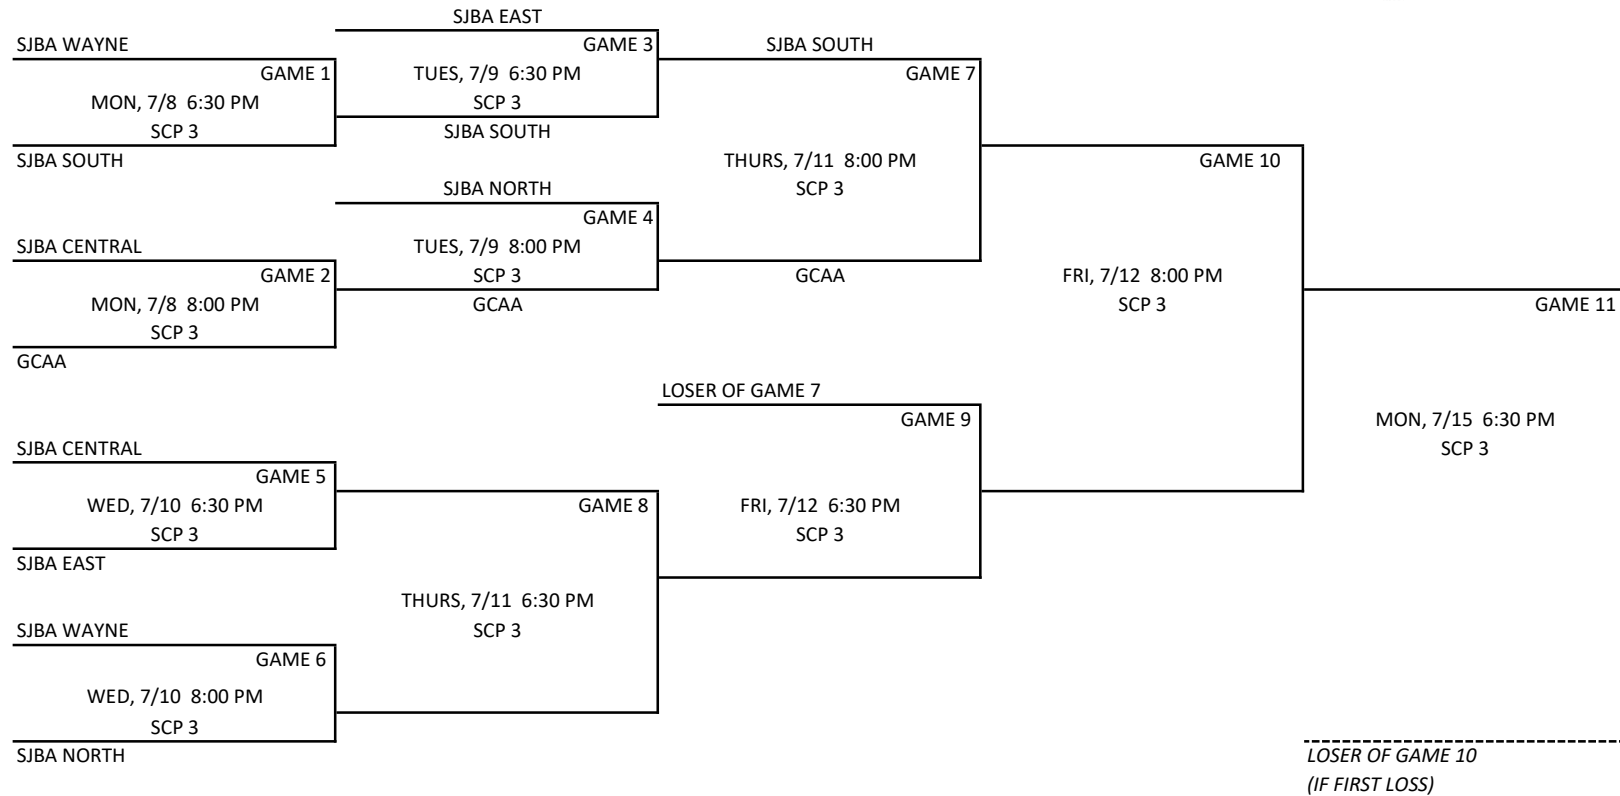

DISTRICT 5 BASEBALL TOURNAMENTS
2024

DISTRICT 5 CHAMPIONSHIP 2024

8U BASEBALL DIVISION

Coin toss will be used to determine the home team for ALL games.

ADMISSION:	ADULTS	\$6.00
	AGES 7-12	\$4.00
	6 & UNDER	FREE

GAMES WILL BE PLAYED AT:
SMITHFIELD COMMUNITY PARK (SCP 1)
 600 M. DURWOOD STEPHENSON PKWY, SMITHFIELD, NC 27577

SMITHFIELD CIVITAN FIELD (CIVITAN)
 1220 S. BRIGHTLEAF BLVD, SMITHFIELD, NC 27577

DISTRICT 5 CHAMPIONSHIP

2024

10U BASEBALL DIVISION

Coin toss will be used to determine the home team for ALL games.

ADMISSION:

ADULTS
AGES 7-12
6 & UNDER

\$6.00
\$4.00
FREE

ALL GAMES WILL BE PLAYED AT SMITHFIELD COMMUNITY PARK

600 M. DURWOOD STEPHENSON PKWY, SMITHFIELD, NC 27577

DISTRICT 5 CHAMPIONSHIP

2024

12U BASEBALL DIVISION

Coin toss will be used to determine the home team for ALL games.

ADMISSION:	ADULTS	\$6.00
	AGES 7-12	\$4.00
	6 & UNDER	FREE

ALL GAMES WILL BE PLAYED AT SMITHFIELD COMMUNITY PARK